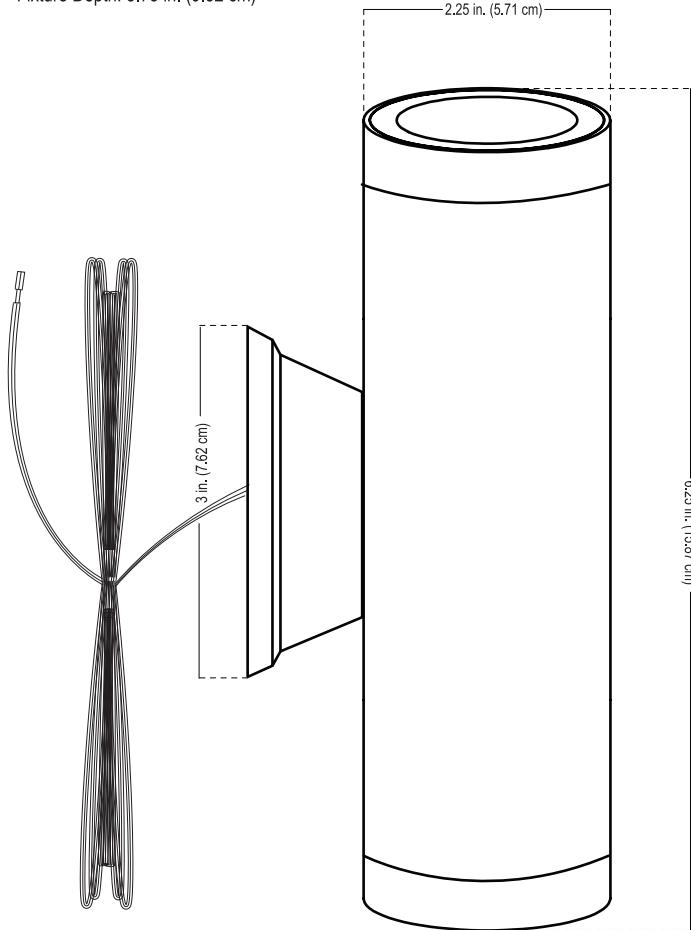

## Specification Sheet

### Model: WS350-bt (Bluetooth Wall Sconce Light)

Fixture Height: 6 in. (15.87 cm)  
Fixture Width: 2.25 in. (5.71 cm)  
Fixture Depth: 3.75 in. (9.52 cm)

Notes:

Project:
Type:

#### Specifications and Features:

**Body:** Brass fixture, aged brass finish

**Lens:** Clear glass top and bottom lenses

**Socket:** Dual spring loaded ceramic bi-pin socket with dual contact and lamp clips

**Wire:** 25' Foot wire lead, 16 awg (UL listed), brown, Pre-connected to the fixture, Pre-stripped for easy wire connection

**Hardware:** Stainless steel mounting screws

**Warranty:** Ten year warranty on integrated LED fixtures