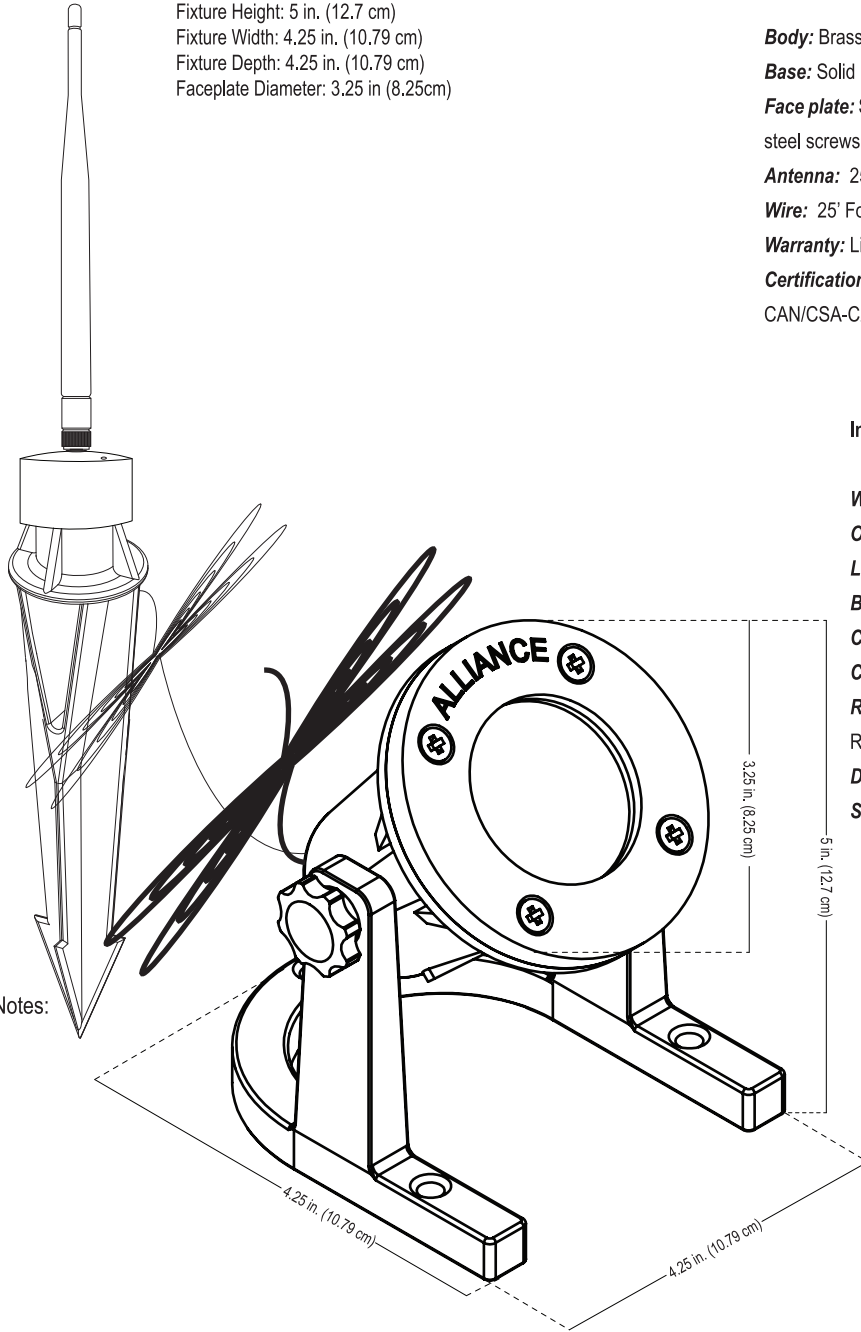

## Specification Sheet

Project:
Type:

### Model: UL100-bt (Bluetooth Under Water Light)

Fixture Height: 5 in. (12.7 cm)  
 Fixture Width: 4.25 in. (10.79 cm)  
 Fixture Depth: 4.25 in. (10.79 cm)  
 Faceplate Diameter: 3.25 in (8.25cm)

#### Specifications and Features:

- Body:** Brass fixture, aged brass finish
- Base:** Solid brass fixture base with swivel mount for adjusting the direction of the light beam
- Face plate:** Solid brass shroud with water tight, sealed clear lens, fixes to base with four stainless steel screws
- Antenna:** 25' Foot external antenna, attached to the base
- Wire:** 25' Foot underwater wire lead, Pre-connected to the fixture
- Warranty:** Lifetime warranty on fixture housing
- Certifications:** Complies with the requirements of UL-1838 and CAN/CSA-C22.2 No. 250.7. Identified with the ETL and cETL Listed Mark.

#### Integrated LED Features:

- Wattage:** 4w - 8w
- Operating Voltage Range:** 10v - 14v
- Lumen Output:** 15lm to 350lm
- Beam Spread:** 40°
- CRI:** 80
- CCT Options:** Preset options for 2700K, 3000K, 4000K
- RGB Options:** Unlimited Color Wheel Options with quick preset options for Red, Green, Blue, Amber and Purple
- Dimming:** Dimming option available for every color choice
- Scenes:** Customizable scene options with up to 3 colors per scene