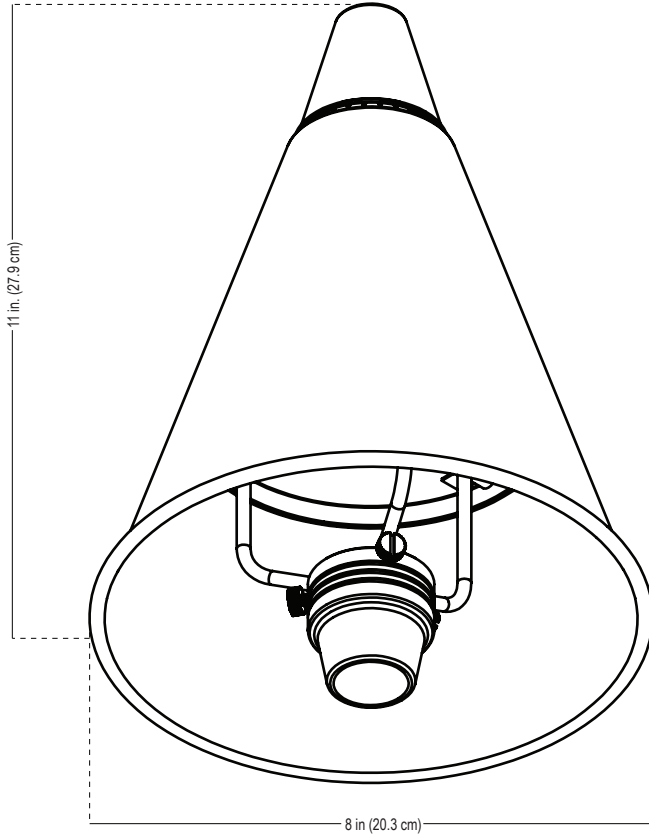

ALLIANCE

Specification Sheet

Project:
Type:

Model: TIKI (Area Light Hat with Tiki Torch)

Diameter: 8 in (20.3 cm)
 Height: 11 in. (27.9 cm)

Specifications and Features:

- Body:** Brass area light hat, aged brass finish
- Housing:** Basin to hold outdoor torch fluid (oil not included)
- Cap:** Metal Snuffing Cap with Chain
- Collar:** Solid brass collar
- Wick:** Braided Wick with Brass Holder
- Warranty:** Lifetime warranty

Area Light Stems (Sold Separately):			
Model #:	Height	Lamp Base	Lamp Options
ALSTEM12	12"	Bipin/G4	LBIPIN-LED-200lm • 2.5w - 200 lumen LED LXELOGEN-20W • 20w xelogen
ALSTEM18	18"		
ALSTEM24	24"		
ALSTEM60	60"		