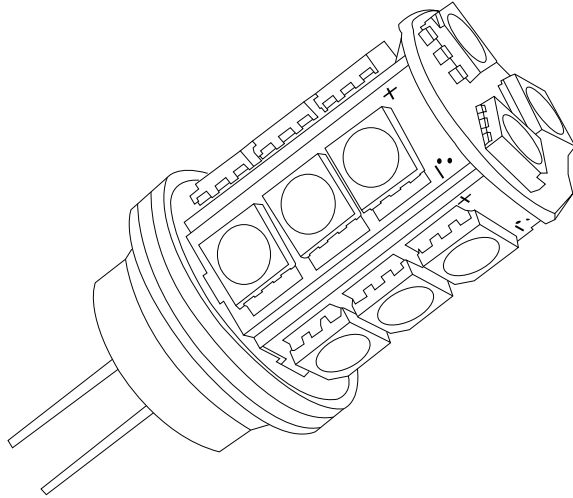

ALLIANCE

Specification Sheet

Model: SL50 (Paver Step Light)

Fixture Depth: 3.5 in. (8.89 cm)
 Fixture Width: 5 in. (12.7 cm)
 Lamp Housing Height: 1.5 in. (3.81 cm)
 Lamp Housing Depth: 1.25 in. (3.17 cm)

Notes:

Project:
Type:

Specifications and Features:

Body: Brass fixture, aged brass finish

Lens: Frosted lens

Socket: Spring loaded ceramic bi-pin socket with dual contact

Wire: 25' Foot wire lead, 16 awg (UL listed), brown, Pre-connected to the fixture, Pre-stripped for easy wire connection

Warranty: Lifetime warranty on fixture housing

Certifications: Complies with the requirements of UL-1838 and CAN/CSA-C22.2 No. 250.7. Identified with the ETL and cETL Listed Mark.

Lamp Options

Model #	Base Type	Wattage	Lumen Output
LBIPIN-LED-3W	BIPIN/G4	3w	150lm
LXELOGEN-20 (Halogen)	BIPIN/G4	20w	150lm

LED Ordering Guide: Model-LED

Example: SL50-LED

Project:
Type:

Model: LBIPIN-LED-3W (3 watt BIPIN LED)

Specifications and Features:

- Watts:** 3
- Base Type:** G4/BiPin
- Light Output:** 150 lumens
- Color:** Warm White
- Color Temperatures:** 2700K
- Operating Voltage:** 8-24v
- CRI:** Ra>80
- LED Chip Qty:** 18 Pieces
- Halogen Equivalent:** 20w
- Rated Hours:** 50,000 hrs
- Ambient Operating Temperature:** <72°C
- Transformer Compatibility:** Must be powered by magnetic transformer
- Warranty:** Five year limited warranty on LED components