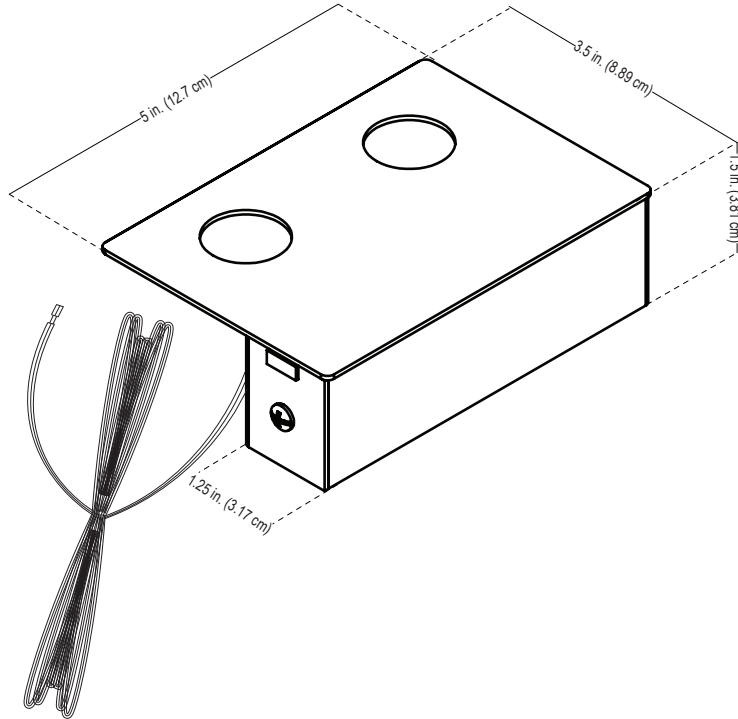

ALLIANCE

Specification Sheet

Model: SL50 (Paver Step Light)

Fixture Depth: 3.5 in. (8.89 cm)
 Fixture Width: 5 in. (12.7 cm)
 Lamp Housing Height: 1.5 in. (3.81 cm)
 Lamp Housing Depth: 1.25 in. (3.17 cm)

Notes:

Project:
Type:

Specifications and Features:

Body: Brass fixture, aged brass finish

Lens: Frosted lens

Socket: Spring loaded ceramic bi-pin socket with dual contact

Wire: 25' Foot wire lead, 16 awg (UL listed), brown, Pre-connected to the fixture, Pre-stripped for easy wire connection

Warranty: Lifetime warranty on fixture housing

Certifications: Complies with the requirements of UL-1838 and CAN/CSA-C22.2 No. 250.7. Identified with the ETL and cETL Listed Mark.

Lamp Options

Model #	Base Type	Wattage	Lumen Output
LBIPIN-LED-3W	BIPIN/G4	3w	150lm
LXELOGEN-20 (Halogen)	BIPIN/G4	20w	150lm

LED Ordering Guide: Model-LED

Example: SL50-LED

Project:
Type:

Model: LBIPIN-LED-3W (3 watt BIPIN LED)

Specifications and Features:

- Watts:** 3
- Base Type:** G4/BiPin
- Light Output:** 150 lumens
- Color:** Warm White
- Color Temperatures:** 2700K
- Operating Voltage:** 8-24v
- CRI:** Ra>80
- LED Chip Qty:** 18 Pieces
- Halogen Equivalent:** 20w
- Rated Hours:** 50,000 hrs
- Ambient Operating Temperature:** <72°C
- Transformer Compatibility:** Must be powered by magnetic transformer
- Warranty:** Five year limited warranty on LED components