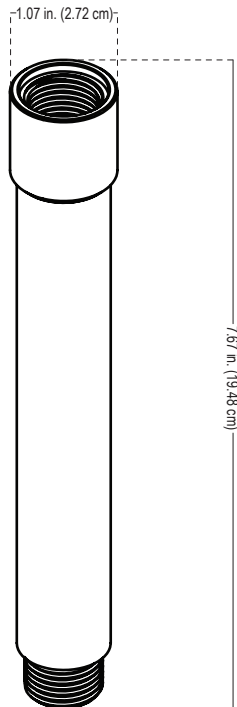

## Specification Sheet

Project:

Type:

### Model: RISER6 (6" Riser Accessory)

Fixture Length: 7.67 in. (19.48 cm)

Fixture Width: 1.07 in. (2.72 cm)

#### Specifications/Features:

- Brass Stem, aged brass finish
- Female threaded top sized to fit ALLIANCE fixtures
- Male threaded bottom to fit ALLIANCE ground stakes
- Lifetime warranty on fixture housing