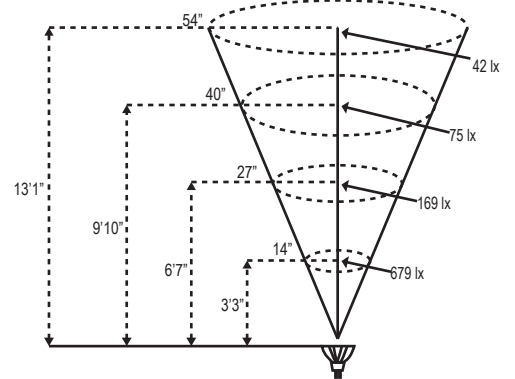

Project:
Type:

MR16 LED Photometric Comparisons

LMR16-LED-6W-F

LMR16-LED-5W-NS

LMR16-LED-5W-F
(also available in Blue, Red, Green and Amber)

LMR16-LED-5W-WF

LMR16-LED-4W-NS

LMR16-LED-4W-F