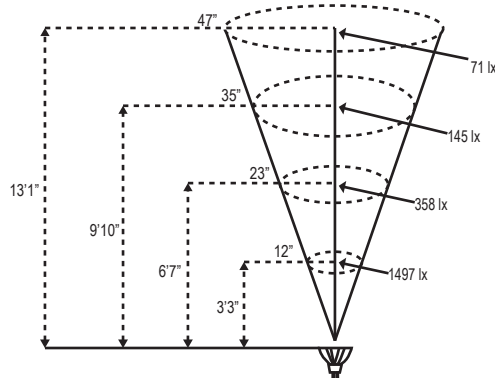

Project:
Type:

MR16 LED Photometric Comparisons

LMR16-LED-6W-F

LMR16-LED-5W-NS

LMR16-LED-5W-F
(also available in Blue, Red, Green and Amber)

LMR16-LED-5W-WF

LMR16-LED-4W-NS

LMR16-LED-4W-F