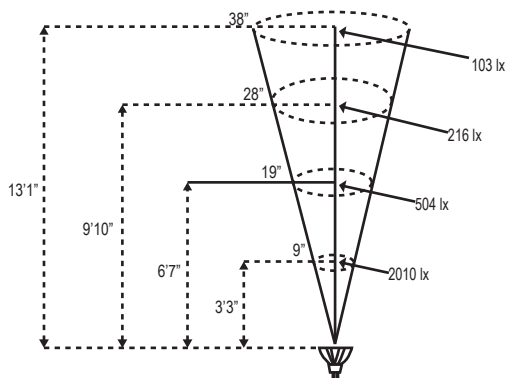

Project:
Type:

MR16 LED Photometric Comparisons

LMR16-LED-6W-F

LMR16-LED-5W-NS

LMR16-LED-5W-F
(also available in Blue, Red, Green and Amber)

LMR16-LED-5W-WF

LMR16-LED-4W-NS

LMR16-LED-4W-F

LMR16-LED-4W-WF