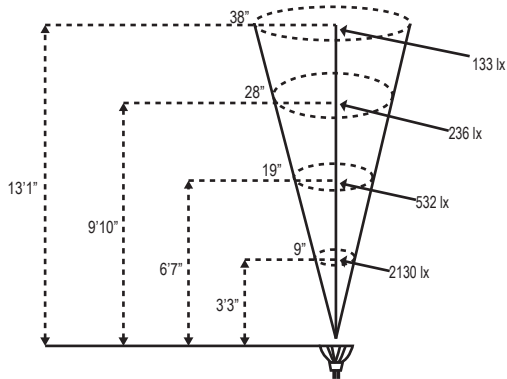

Project:
Type:

MR16 LED Photometric Comparisons

LMR16-LED-6W-F

LMR16-LED-5W-NS

LMR16-LED-5W-F
(also available in Blue, Red, Green and Amber)

LMR16-LED-5W-WF

LMR16-LED-4W-NS

LMR16-LED-4W-F