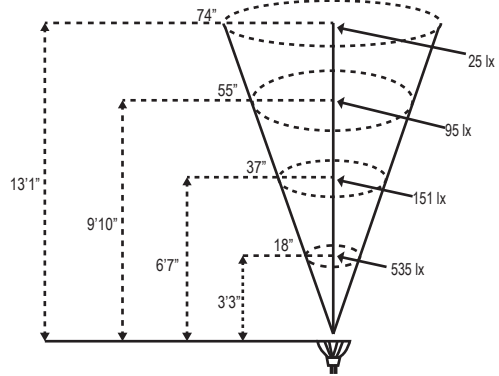

Project:
Type:

MR16 LED Photometric Comparisons

LMR16-LED-6W-F

LMR16-LED-5W-NS

LMR16-LED-5W-F
(also available in Blue, Red, Green and Amber)

LMR16-LED-5W-WF

LMR16-LED-4W-NS

LMR16-LED-4W-F