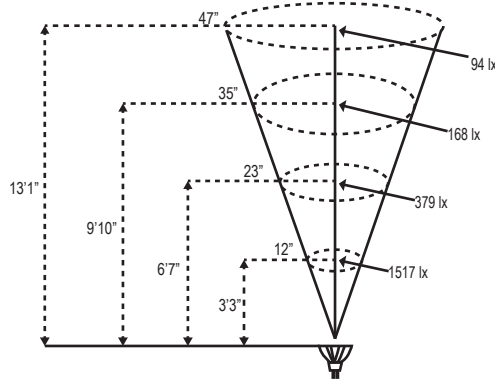

Project:
Type:

MR16 LED Photometric Comparisons

LMR16-LED-6W-F

LMR16-LED-5W-NS

LMR16-LED-5W-F
(also available in Blue, Red, Green and Amber)

LMR16-LED-5W-WF

LMR16-LED-4W-NS

LMR16-LED-4W-F