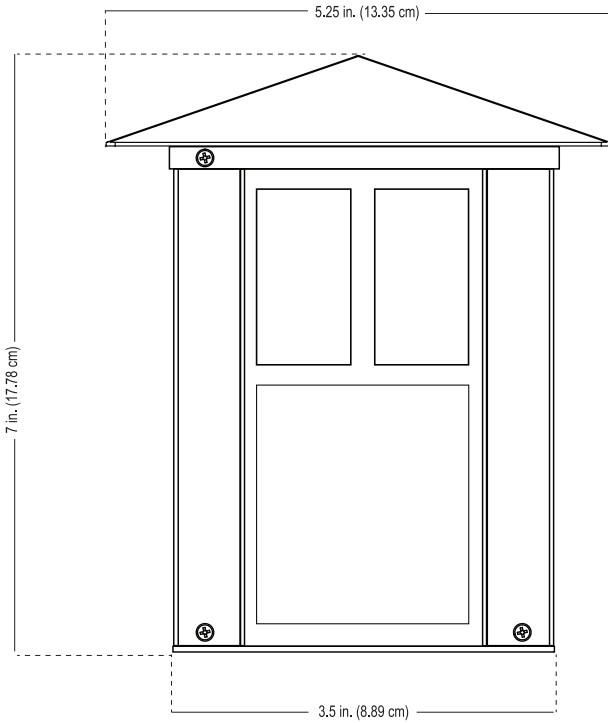

ALLIANCE

Specification Sheet

Project:
Type:

Model: POST50 (Post Light)

Body Width: 3.5 in. (8.89 cm)
 Body Depth: 3.5 in. (8.89 cm)
 Total Height: 7 in. (17.78 cm)
 Hat Width: 5.25 in. (13.35 cm)

Specifications and Features:

Body: Solid brass with an aged brass finish

Panels: Frosted polycarbonate lens panels

Hat: Solid brass with an aged brass finish

Socket: Ceramic bi-pin socket with dual contact and lamp clips

Wire: 25 foot wire lead pre-connected to the fixture, 16 awg (*UL listed*), brown, pre-stripped for easy wire connection