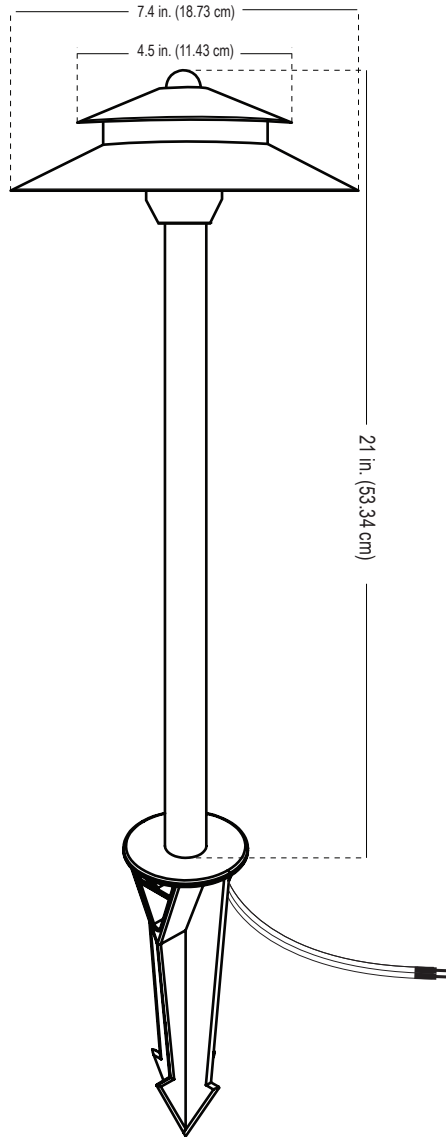

ALLIANCE

Specification Sheet

Model: PAL705

Fixture Height: 21 in. (53.34 cm)
 Hat Width: 7.4 in. (18.73 cm)

Notes:

Project:
Type:

Specifications and Features:

Hat: Two-tier Brass area light hat, aged brass finish

Lens: Polycarbonate frosted lens with gaskets

Stem: Brass area light stem, aged brass finish

Collar: Aged brass finish

Socket: Spring loaded ceramic bi-pin socket with dual contact

Wire: 36 inch wire lead, 16 awg (UL listed), brown, Pre-connected to the fixture, Pre-stripped for easy wire connection

Stake: Plastic ground stake, attached to the fixture (8.5 in; 21.6 cm length)

Warranty: Lifetime warranty on fixture housing.

Lamp Options

Model #	Base Type	Wattage	Lumen Output
LBIPIN-LED-200lm	BIPIN/G4	2.5w	200lm
LBIPIN-LED-250lm	BIPIN/G4	3w	250lm