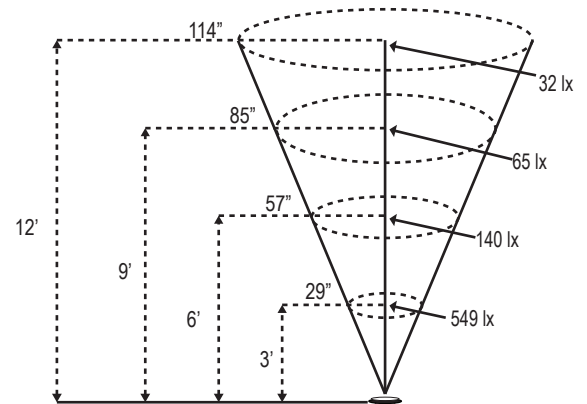

Project:
Type:

Model: LPAR36-LED-8W-WF (8 watt PAR36 LED)

Specifications:

- Watts:** 8
- Beam Angle:** 40°
- Beam Spread:** Wide Flood
- Light Output:** 300 lumens
- Color:** Warm White
- Color Temperature:** 2800K
- Operating Voltage:** 12-24v
- Input Power:** AC12V~AC24V
- Lamp Base:** G53
- Lamp Weight:** ~313g
- Halogen Equivalent:** 35w
- Rated Hours:** 50,000 hrs
- Operating Temperature:** -20°C~40°C
- Application:** Waterproof Housing. Need proper protection to the lamp base (power contact) for outdoor use.

Features:

- Advanced thermal design.
- Optical Lens for best light efficiency
- RoHS Compliant
- IP GRADE: IP66

Photometrics:

Notes: