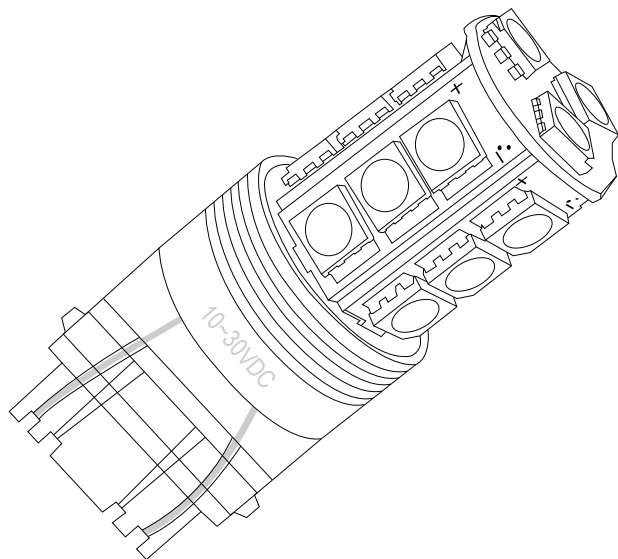

## Specification Sheet

Project:
Type:

### Model: L3156-LED-3W (3 watt Wedge LED)

#### Specifications and Features:

- Watts:** 3
- Base Type:** 3156 Wedge
- Light Output:** 150 lumens
- Color:** Warm White
- Color Temperatures:** 2700K
- Operating Voltage:** 8-24v
- CRI:** Ra>80
- LED Chip Qty:** 18 Pieces
- Halogen Equivalent:** 20w
- Rated Hours:** 50,000 hrs
- Ambient Operating Temperature:** <72°C
- Transformer Compatibility:** Must be powered by magnetic transformer
- Warranty:** Five year limited warranty on LED components

#### Lamp Color Options

Model #	Color	Color Temp.	Base Type	Wattage	Lumen Output
L3156LED-3W-3K	Bright White	3000K	3156 Wedge	3w	150lm

Notes: