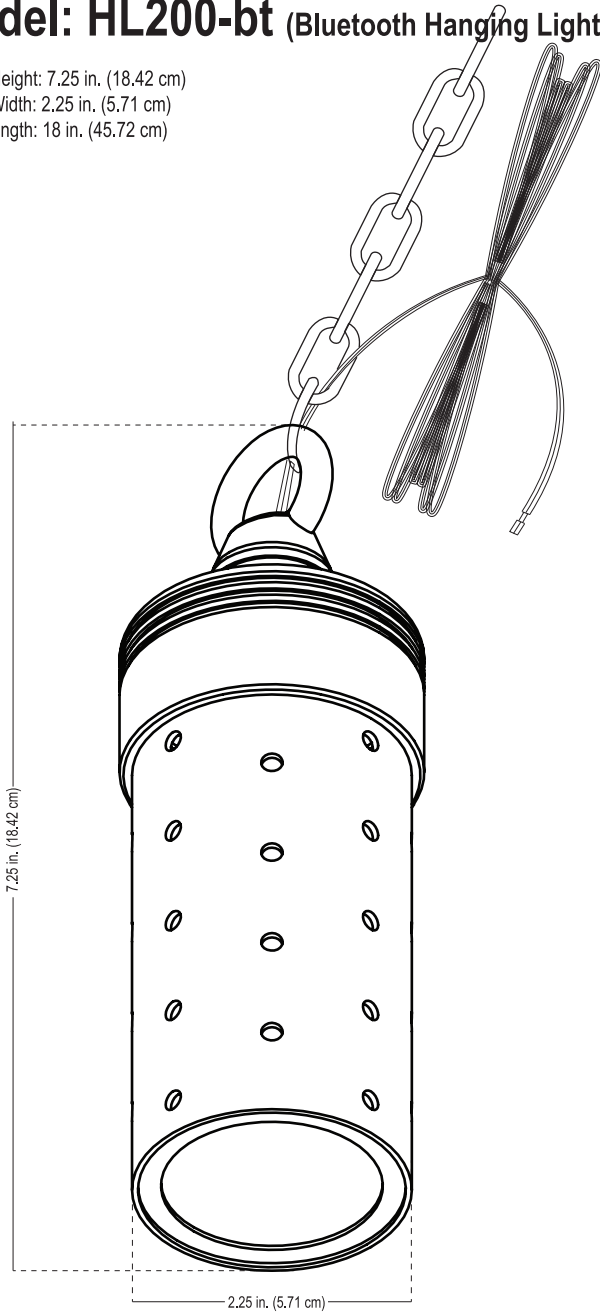

## Specification Sheet

### Model: HL200-bt (Bluetooth Hanging Light)

Fixture Height: 7.25 in. (18.42 cm)  
Fixture Width: 2.25 in. (5.71 cm)  
Chain Length: 18 in. (45.72 cm)

Notes:

Project:
Type:

#### Specifications and Features:

**Body:** Brass fixture, aged brass finish

**Base:** Cast brass base with ring

**Shroud:** Adjustable brass shroud with twinkle cutouts

**Socket:** Spring loaded ceramic bi-pin socket with dual contact

**Wire:** 25' Foot wire lead, 16 awg (UL listed), brown, Pre-connected to the fixture, Pre-stripped for easy wire connection

**Chain:** Threaded aged brass chain, 18" length

**Warranty:** Ten year warranty on integrated fixture