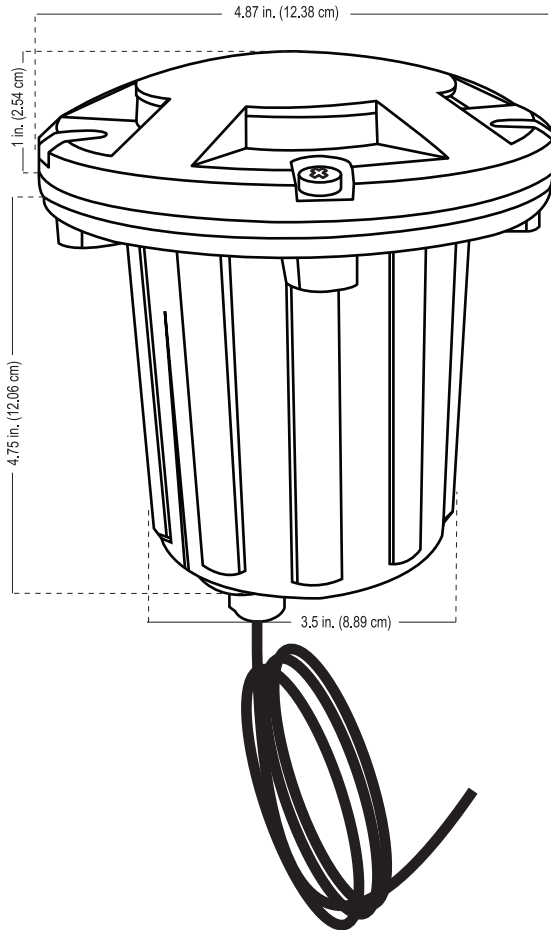

ALLIANCE

Specification Sheet

Project:

Type:

Model: GL390-bt (Integrated In-Ground Bluetooth Light)

Fixture Height: 4.75 in. (12.06 cm)
Fixture Base Diameter: 3.5 in. (8.89 cm)
Faceplate Height: 1 in. (2.54 cm)
Faceplate Diameter: 4.87 in. (12.38 cm)

Specifications and Features:

Base: non-corrosive poly housing

Lens: Clear glass lens

Shroud: Solid brass faceplate with 360° opening and five stainless steel screws

Socket: Spring loaded ceramic bi-pin socket with lamp clips on an adjustable swivel

Wire: 60 inch wire lead 16 awg (UL listed) pre-connected to the fixture

Warranty: Lifetime warranty on fixture housing

Integrated LED Features:

Wattage: 2w - 8w

Operating Voltage Range: 10v - 14v

Lumen Output: 15lm to 450lm