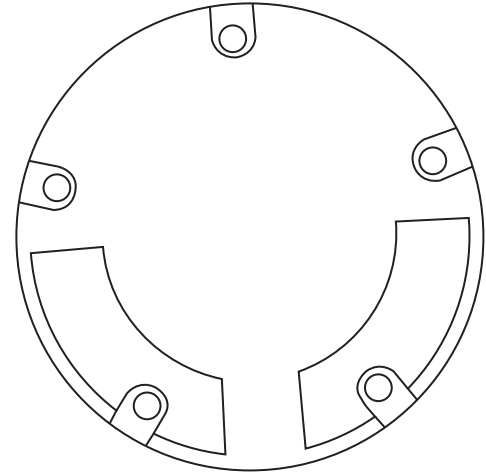

ALLIANCE

Specification Sheet

Project:
Type:

Model: GL380 (MR16 In-Ground Light)

Fixture Height: 4.75 in. (12.06 cm)
 Fixture Base Diameter: 3.5 in. (8.89 cm)
 Faceplate Height: 1 in. (2.54 cm)
 Faceplate Diameter: 4.87 in. (12.38 cm)

Specifications and Features:

- Base:** non-corrosive poly housing
- Lens:** Clear glass lens
- Shroud:** Solid brass faceplate with 180° opening and five stainless steel screws
- Socket:** Spring loaded ceramic bi-pin socket with lamp clips on an adjustable swivel
- Wire:** 60 inch wire lead 16 awg (UL listed) pre-connected to the fixture
- Warranty:** Lifetime warranty on fixture housing

Lamp Options

Model #	Base Type	Angle	Wattage	Lumen Output
LMR16-LED-4W-NS	MR16	15°	4w	250lm
LMR16-LED-4W-F	MR16	45°	4w	250lm
LMR16-LED-4W-WF	MR16	60°	4w	250lm
LMR16-LED-5W-NS	MR16	15°	5w	310lm
LMR16-LED-5W-F	MR16	45°	5w	310lm
LMR16-LED-5W-WF	MR16	60°	5w	310lm
LMR16-LED-6W-F	MR16	45°	6w	400lm

LED Ordering Guide: Model-Lamp Wattage-Lamp Angle
 Example: GL380-LED-5W-F

Notes: