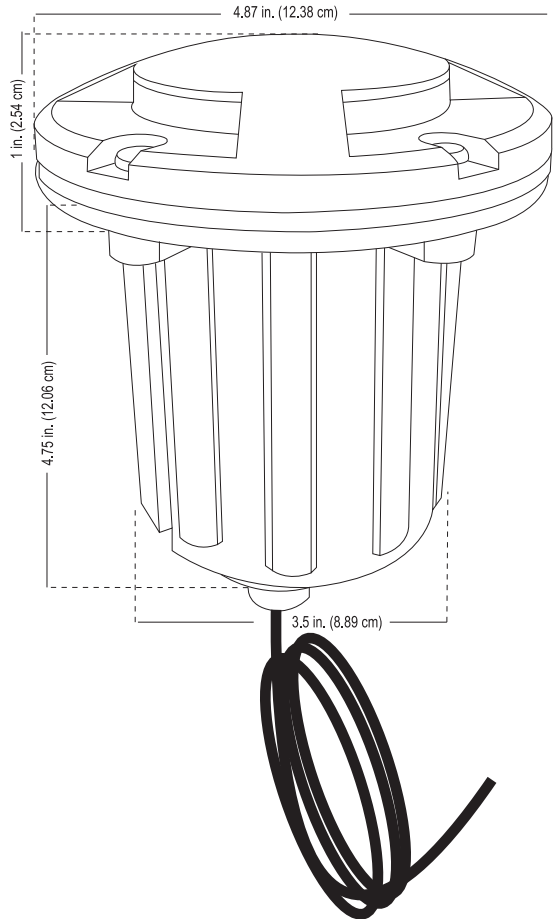

ALLIANCE

Specification Sheet

Project:
Type:

Model: GL380 (MR16 In-Ground Light)

Fixture Height: 4.75 in. (12.06 cm)
 Fixture Base Diameter: 3.5 in. (8.89 cm)
 Faceplate Height: 1 in. (2.54 cm)
 Faceplate Diameter: 4.87 in. (12.38 cm)

Specifications and Features:

- Base:** non-corrosive poly housing
- Lens:** Clear glass lens
- Shroud:** Solid brass faceplate with 180° opening and five stainless steel screws
- Socket:** Spring loaded ceramic bi-pin socket with lamp clips on an adjustable swivel
- Wire:** 60 inch wire lead 16 awg (UL listed) pre-connected to the fixture
- Warranty:** Lifetime warranty on fixture housing

Lamp Options

Model #	Base Type	Angle	Wattage	Lumen Output
LMR16-LED-4W-NS	MR16	15°	4w	250lm
LMR16-LED-4W-F	MR16	45°	4w	250lm
LMR16-LED-4W-WF	MR16	60°	4w	250lm
LMR16-LED-5W-NS	MR16	15°	5w	310lm
LMR16-LED-5W-F	MR16	45°	5w	310lm
LMR16-LED-5W-WF	MR16	60°	5w	310lm
LMR16-LED-6W-F	MR16	45°	6w	400lm

LED Ordering Guide: Model-Lamp Wattage-Lamp Angle
 Example: GL380-LED-5W-F

Notes: