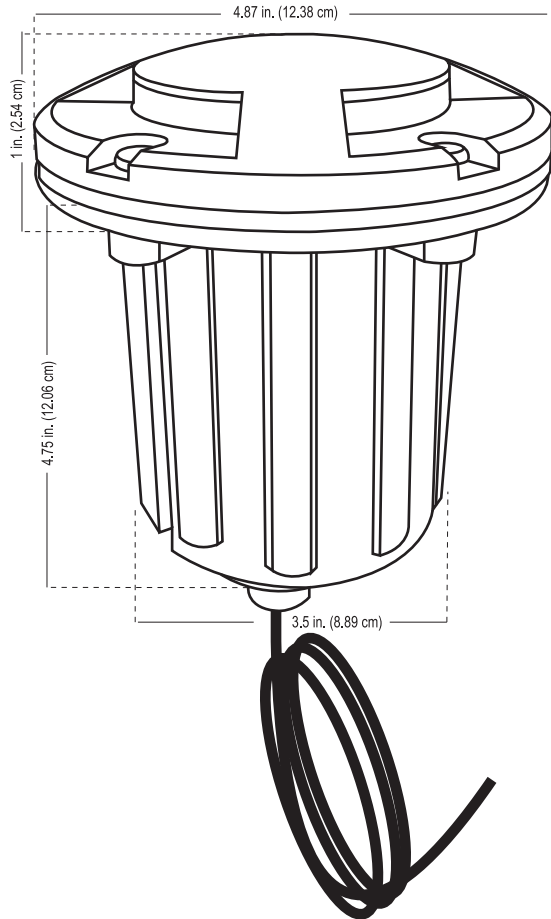

ALLIANCE

Specification Sheet

Project:
Type:

Model: GL380-bt (Integrated In-Ground Bluetooth Light)

Fixture Height: 4.75 in. (12.06 cm)
Fixture Base Diameter: 3.5 in. (8.89 cm)
Faceplate Height: 1 in. (2.54 cm)
Faceplate Diameter: 4.87 in. (12.38 cm)

Specifications and Features:

Base: non-corrosive poly housing

Lens: Clear glass lens

Shroud: Solid brass faceplate with 180° opening and five stainless steel screws

Socket: Spring loaded ceramic bi-pin socket with lamp clips on an adjustable swivel

Wire: 60 inch wire lead 16 awg (UL listed) pre-connected to the fixture

Warranty: Lifetime warranty on fixture housing

Integrated LED Features:

Wattage: 2w - 8w

Operating Voltage Range: 10v - 14v

Lumen Output: 15lm to 450lm

Beam Spread: 40°

CRI: 80

CCT Options: Preset options for 2700K, 3000K, 4000K

RGB Options: Unlimited Color Wheel Options with quick preset options for Red, Green, Blue, Amber and Purple

Dimming: Dimming option available for every color choice