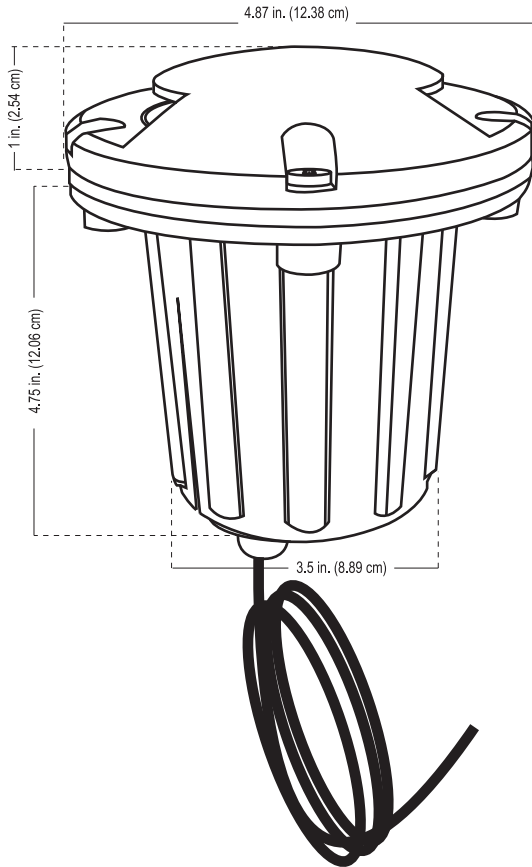

### Model: GL370-bt (Integrated In-Ground Bluetooth Light)

Fixture Height: 4.75 in. (12.06 cm)

Fixture Base Diameter: 3.5 in. (8.89 cm)

Faceplate Height: 1 in. (2.54 cm)

Faceplate Diameter: 4.87 in. (12.38 cm)

#### Specifications and Features:

**Base:** non-corrosive poly housing

**Lens:** Clear glass lens

**Shroud:** Solid brass faceplate with grate and stainless steel screws

**Socket:** Spring loaded ceramic bi-pin socket with lamp clips on an adjustable swivel