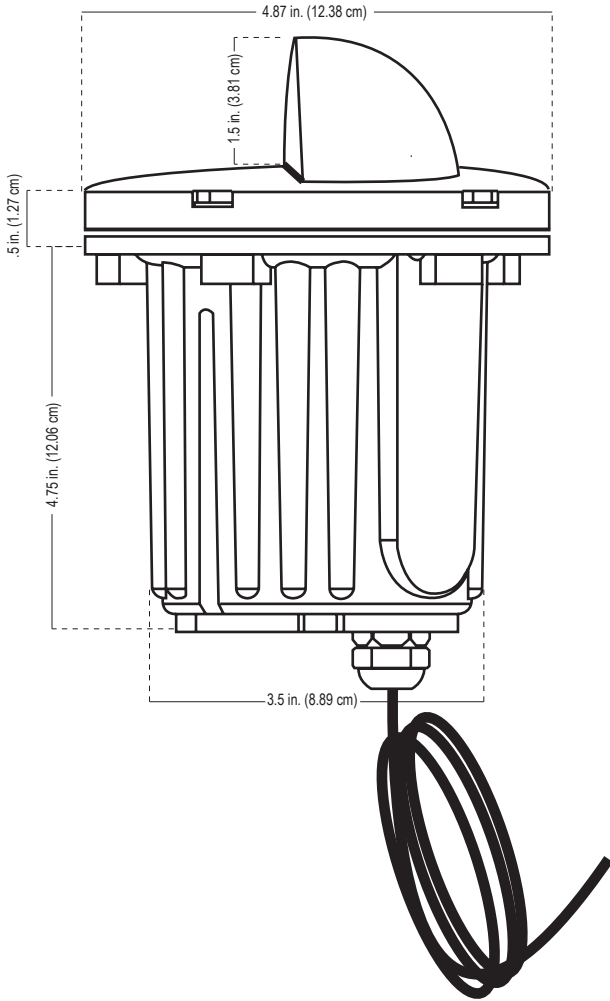

ALLIANCE

Specification Sheet

Model: GL310 (MR16 In-Ground Light)

Fixture Height: 4.75 in. (12.06 cm)
 Fixture Base Diameter: 3.5 in. (8.89 cm)
 Shroud Height: 2 in. (5.08 cm)
 Shroud Diameter: 4.87 in. (12.38 cm)

Project:
Type:

Specifications and Features:

- Base:** non-corrosive poly housing
- Lens:** Clear glass lens
- Shroud:** Solid brass domed faceplate with white interior and stainless steel screws
- Socket:** Spring loaded ceramic bi-pin socket with lamp clips on an adjustable swivel
- Wire:** 60 inch wire lead 16 awg (UL listed) pre-connected to the fixture
- Warranty:** Lifetime warranty on fixture housing

LED Ordering Guide: Model-Lamp Wattage-Lamp Angle
 Example:GL310-LED-5W-F

Notes: