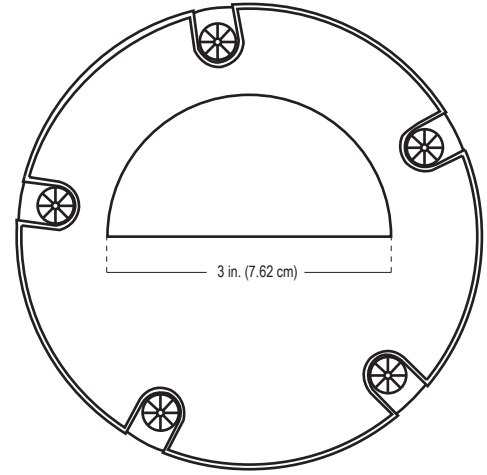

ALLIANCE

Specification Sheet

Model: GL310 (MR16 In-Ground Light)

Fixture Height: 4.75 in. (12.06 cm)
 Fixture Base Diameter: 3.5 in. (8.89 cm)
 Shroud Height: 2 in. (5.08 cm)
 Shroud Diameter: 4.87 in. (12.38 cm)

Project:
Type:

Specifications and Features:

- Base:** non-corrosive poly housing
- Lens:** Clear glass lens
- Shroud:** Solid brass domed faceplate with white interior and stainless steel screws
- Socket:** Spring loaded ceramic bi-pin socket with lamp clips on an adjustable swivel
- Wire:** 60 inch wire lead 16 awg (UL listed) pre-connected to the fixture
- Warranty:** Lifetime warranty on fixture housing

Lamp Options

Model #	Base Type	Angle	Wattage	Lumen Output
LMR16-LED-4W-NS	MR16	15°	4w	250lm
LMR16-LED-4W-F	MR16	45°	4w	250lm
LMR16-LED-4W-WF	MR16	60°	4w	250lm
LMR16-LED-5W-NS	MR16	15°	5w	310lm
LMR16-LED-5W-F	MR16	45°	5w	310lm
LMR16-LED-5W-WF	MR16	60°	5w	310lm
LMR16-LED-6W-F	MR16	45°	6w	400lm
LMR16-35-36 (Halogen)	MR16	45°	35w	310lm

LED Ordering Guide: Model-Lamp Wattage-Lamp Angle
 Example:GL310-LED-5W-F

Notes: