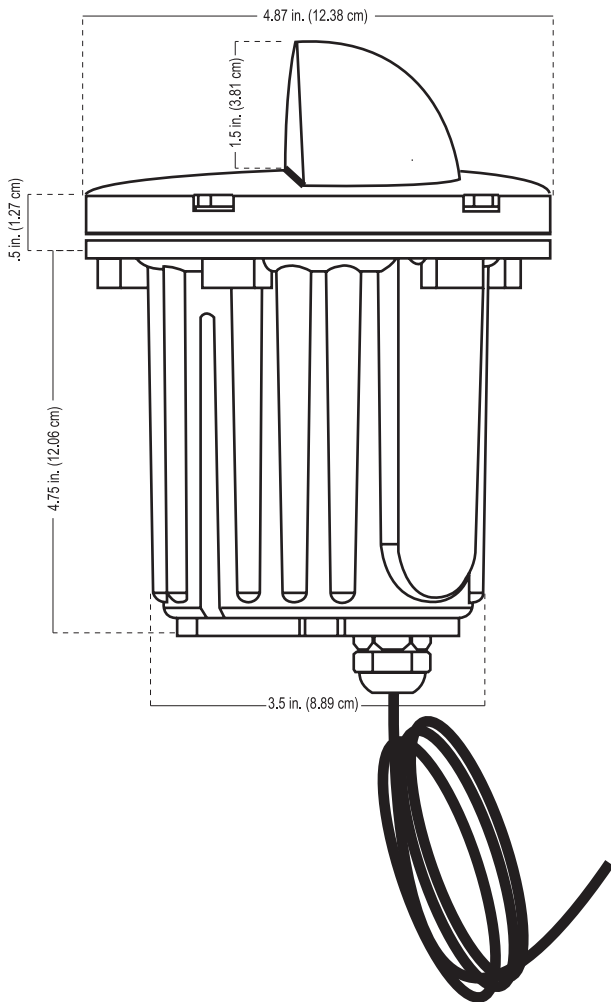

## Specification Sheet

### Model: GL310-bt (Integrated In-Ground Bluetooth Light)

Fixture Height: 4.75 in. (12.06 cm)  
Fixture Base Diameter: 3.5 in. (8.89 cm)  
Shroud Height: 2 in. (5.08 cm)  
Shroud Diameter: 4.87 in. (12.38 cm)

#### Specifications and Features:

**Base:** non-corrosive poly housing

**Lens:** Clear glass lens

**Shroud:** Solid brass domed faceplate with white interior and stainless steel screws

**Socket:** Spring loaded ceramic bi-pin socket with lamp clips on an adjustable swivel