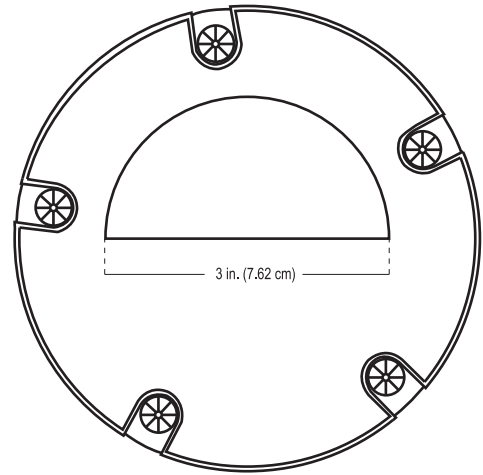

Project:
Type: