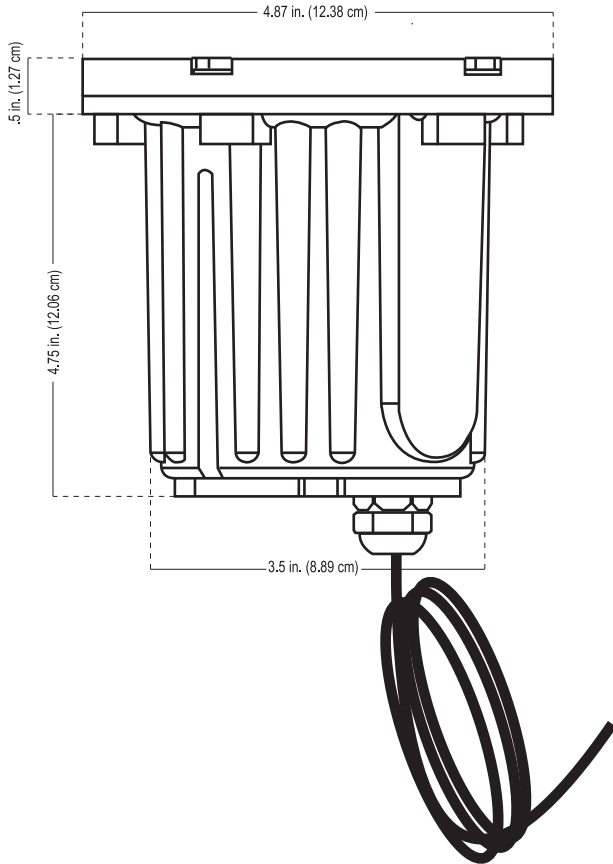

## Specification Sheet

### Model: GL300-bt (Integrated In-Ground Bluetooth Light)

Fixture Height: 4.75 in. (12.06 cm)  
Fixture Base Diameter: 3.5 in. (8.89 cm)  
Shroud Height: .5 in. (1.27 cm)  
Shroud Diameter: 4.87 in. (12.38 cm)

#### Specifications and Features:

**Base:** non-corrosive poly housing

**Lens:** Clear glass lens

**Shroud:** Solid brass faceplate with stainless steel screws

**Socket:** Spring loaded ceramic bi-pin socket with lamp clips on an adjustable swivel

**Wire:** 60 inch wire lead 16 awg (UL listed) pre-connected to the fixture

**Warranty:** Lifetime warranty on fixture housing