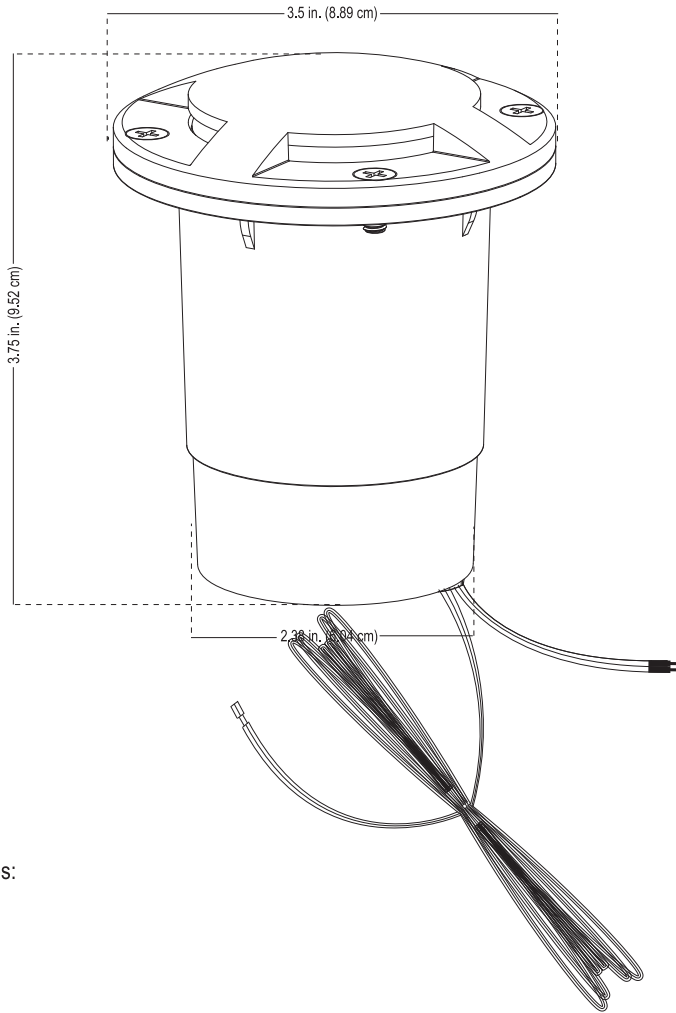

ALLIANCE

Specification Sheet

Model: GL190-bt (Bluetooth In-Ground Light)

Fixture Height: 5.25 in. (13.33 cm)
Fixture Diameter: 2.38 in. (6.04 cm)
Shroud Diameter: 3.5 in. (8.89 cm)

Notes:

Project:
Type:

Specifications and Features:

Body: Brass fixture, aged brass finish

Base: Solid brass fixture base with two rubber gasket seals

Shroud: Grated faceplate with 360° light output and 4 stainless steel screws

Lens: Clear glass lens with gasket

Wire: Industry First, double wire lead pre-connected to the fixture, 16 awg (*UL listed*), brown

-25 foot wire lead, pre-stripped for easy wire connection

-18 inch wire lead, LED connection ready

Warranty: Ten Year Warranty on Integrated Fixture

Lumen Output: 15lm to 350lm

Beam Spread: 40°

CRI: 80

CCT Options: Preset options for 2700K, 3000K, 4000K

RGB Options: Unlimited Color Wheel Options with quick preset options for

Red, Green, Blue, Amber and Purple