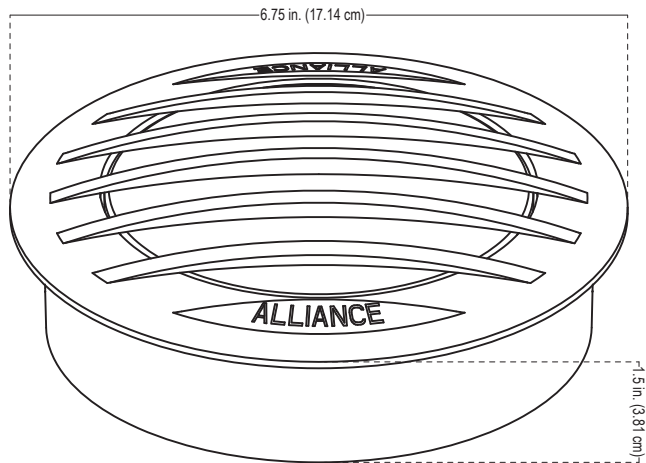

ALLIANCE

Specification Sheet

Model: CGWL01-GRATE

Grate Diameter: 6.75 in. (17.14 cm)
Grate Height: 1.5 in. (3.81 cm)

Project:

Type:

Specifications and Features:

Grate: Heavy brass grate, aged brass finish, locking hex screws