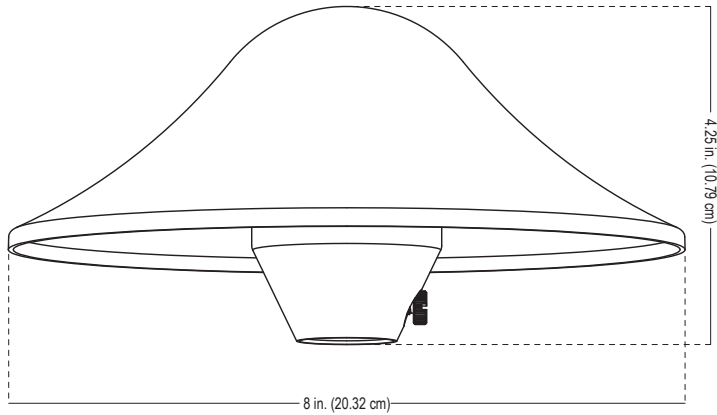

ALLIANCE

Specification Sheet

Model: AL850 (Area Light Hat)

Diameter: 8 in. (20.32 cm)
 Height: 4.25 in. (10.79 cm)
 Lens Height: 2 in. (5.08 cm)
 Lens Diameter: 2 in. (5.08 cm)

Project:
Type:

Specifications and Features:

Area Light Stems (Sold Separately):

Model #:	Height	Lamp Base	Lamp Options
ALSTEM12	12"	Bipin/G4	<ul style="list-style-type: none"> LBIPIN-LED-200lm 2.5w - 200 lumen LED LXELOGEN-20W 20w xelogen
ALSTEM18	18"		
ALSTEM24	24"		
ALSTEM60	60"		
ALSTEMADJ	18-29"		