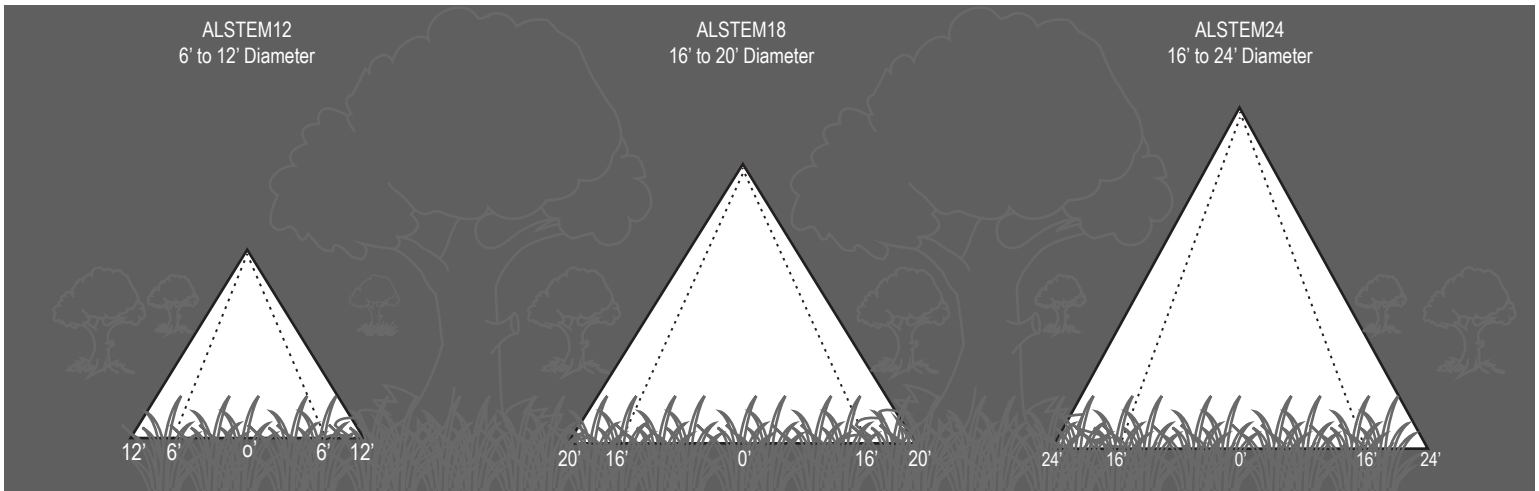

Photometrics: