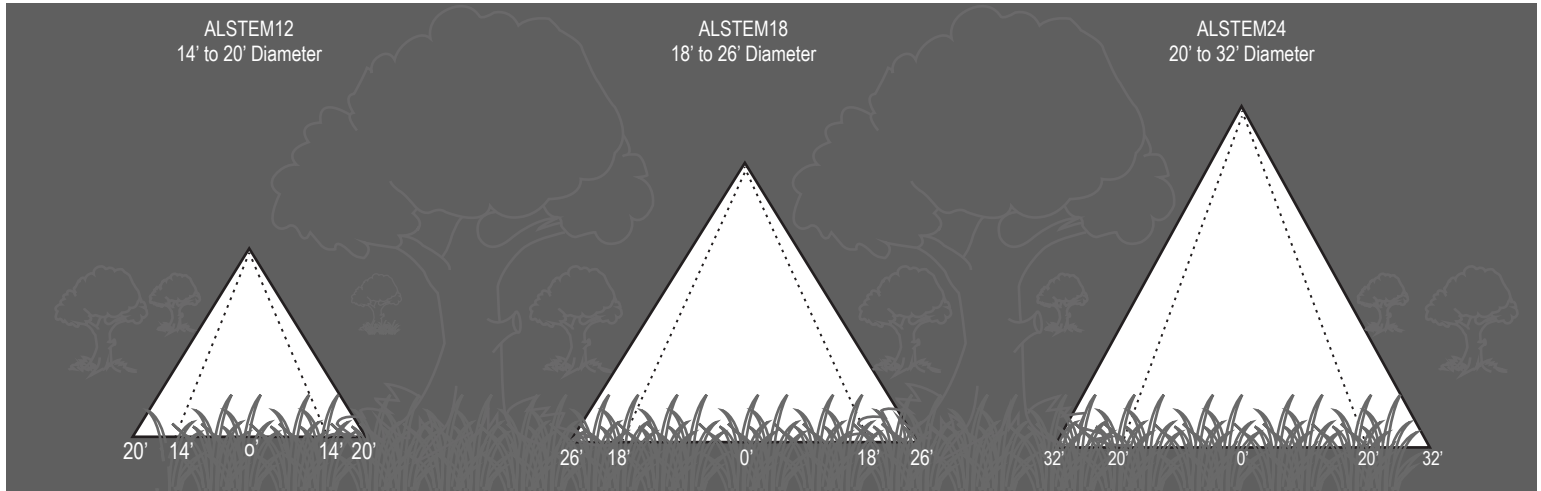

Photometrics: