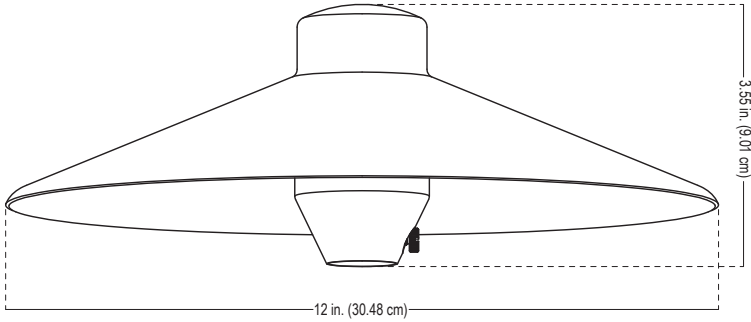

ALLIANCE

Specification Sheet

Model: AL800 (Area Light Hat)

Diameter: 12 in. (30.48 cm)
 Height: 3.55 in. (9.01 cm)
 Lens Height: 1.5 in. (3.81 cm)
 Lens Diameter: 2 in. (5.08 cm)

Project:
Type:

Specifications and Features:

Area Light Stems (Sold Separately):

Model #:	Height	Lamp Base	Lamp Options
ALSTEM12	12"	Bipin/G4	<ul style="list-style-type: none"> LBIPIN-LED-200lm 2.5w - 200 lumen LED LXELOGEN-20W 20w xelogen
ALSTEM18	18"		
ALSTEM24	24"		
ALSTEM60	60"		
ALSTEMADJ	18-29"		