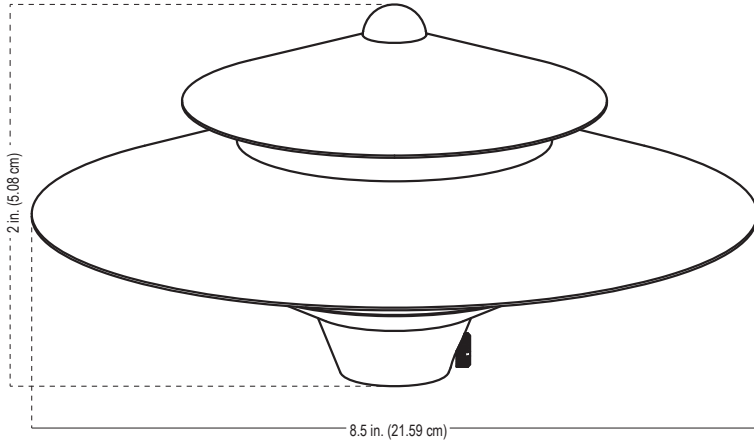

### Model: AL700 (Area Light Hat)

Diameter: 8.5 in. (21.59 cm)  
 Height: 2 in. (5.08 cm)  
 Lens Height: 2 in. (5.08 cm)  
 Lens Diameter: 3.37 in. (8.55 cm)