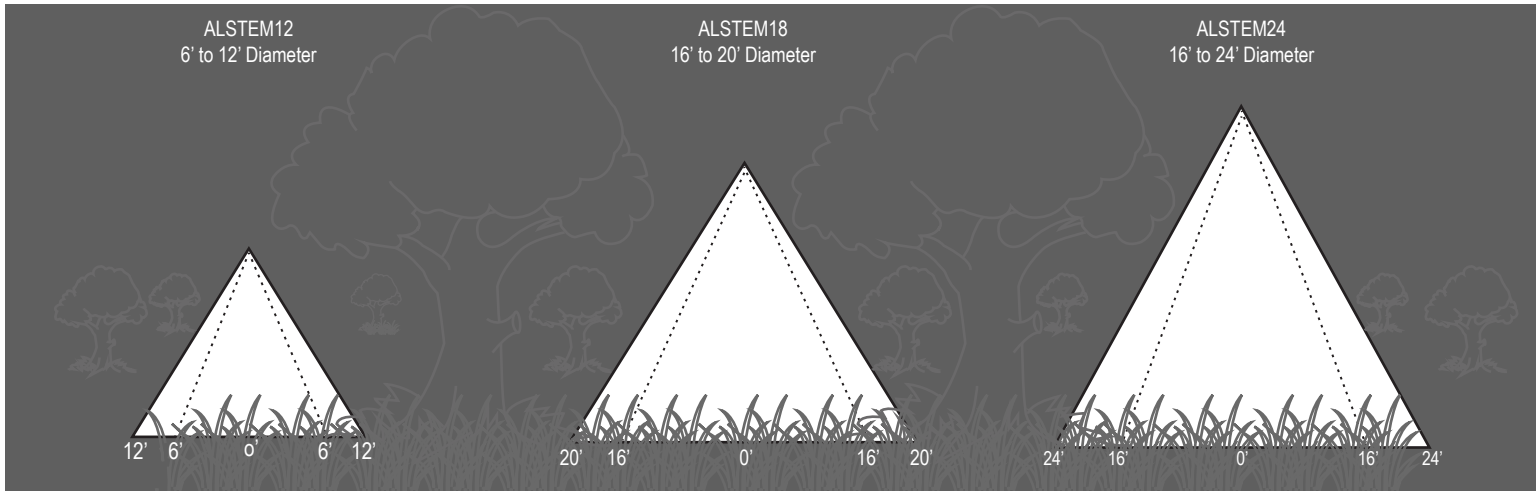

Photometrics: