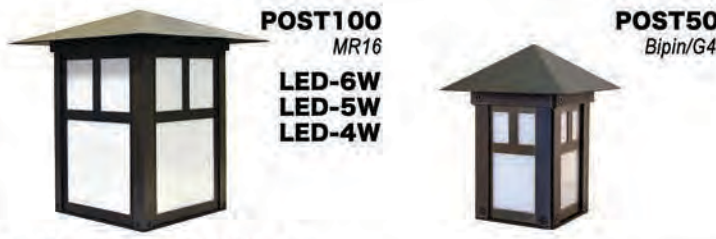

GL100
MR16
Angled Shroud
GL100-bt
LED-6W
LED-5W
LED-4W

GL150
MR16
Flat Lens
GL150-bt
LED-6W
LED-5W
LED-4W

GL160
MR16
Grated Top
GL160-bt
LED-6W
LED-5W
LED-4W

GL170
MR16
Opposing Sides
GL170-bt
LED-6W
LED-5W
LED-4W

GL180
MR16
180° Output
GL180-bt
LED-6W
LED-5W
LED-4W

GL190
MR16
360° Output
GL190-bt
LED-6W
LED-5W
LED-4W

GL300
MR16
Flat Lens
GL300-bt
LED-6W
LED-5W
LED-4W

GL310
MR16
Domed Top
GL310-bt
LED-6W
LED-5W
LED-4W

GL350
MR16
Angled Shroud
GL350-bt
LED-6W
LED-5W
LED-4W

GL360
MR16
Grated Top
GL310-bt
LED-6W
LED-5W
LED-4W

GL370
MR16
Opposing Sides
GL370-bt
LED-6W
LED-5W
LED-4W

GL380
MR16
180° Output
GL380-bt
LED-6W
LED-5W
LED-4W

GL390
MR16
360° Output
GL390-bt
LED-6W
LED-5W
LED-4W

POST LIGHT

IN-GROUND LIGHTS