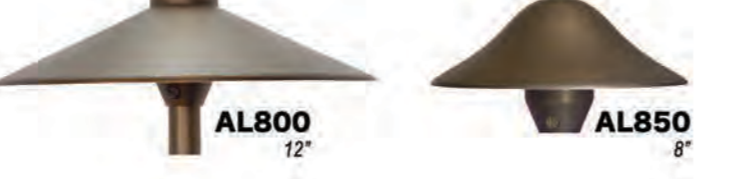

LED LAMPS

410 LUMENS (6W) MR16   310 LUMENS (5W) MR16   250 LUMENS (4W) MR16

LMR16-LED-6W-F
45° Flood, Enclosed Housing
LMR16-LED-6W-2700K
2700K Color Temperature

LMR16-LED-5W-F
45° Flood
LMR16-LED-5W-2700K
2700K Color Temperature

LMR16-LED-310LM
Enclosed Housing
LMR16-LED-250LM
Enclosed Housing

LMR16-LED-5W-WF
60° Wide Flood
LMR16-LED-5W-NS
15° Narrow Spot

LMR16-LED-4W-F
45° Flood

20w Halogen Equivalent

175 LUMENS (4W) MR11

LMR11-LED-4W-F
45° Flood

*All LED are 2900K Warm White and have an 8v to 24v operating range.

BIPIN/G4 BASED   BAYONET BASED   WEDGE BASED

LBIPIN-LED-200LM
2.5 watt, 200 Lumens
LBIPIN-LED-250LM
3 watt, 250 Lumens
LBIPIN-LED-350LM
3.5 watt, 350 Lumens

LBA15S-LED-200LM
2.5 watt, Single Bayonet, 200lm
LBA15D-LED-200LM
2.5 watt, Double Bayonet, 200lm

L3156-LED-200LM
2.5 watt, 3156 Wedge, 200 Lumens
L3156-LED-250LM
3 watt, 3156 Wedge, 250 Lumens
L921T5-LED-200LM
2.5 watt, T5 Wedge, 200 Lumens

*All Tower LED have an IP67 rating, 2700K warm white output and an 8v to 24v operating range.
IP67: Lamps are dust tight and can be submerged in up to one meter of water

PAR36 DROP-IN LED LAMPS

400 LUMENS   300 LUMENS   250 LUMENS   BT DROP-IN

LPAR36-LED-10W-WF
10 watt, 40°
LPAR36-LED-10W-F
10 watt, 30°

LPAR36-LED-8W-WF
8 watt, 40°
LPAR36-LED-8W-F
8 watt, 20°

LPAR36-LED-4W-WF
4 watt, 40°
LPAR36-LED-8W-F
4 watt, 20°

LPAR36-LED-BT
2-7 watts, 280-450lm
45° Flood

*All PAR36 LED have an IP66 rating, 2800K warm white output and an 8v to 24v operating range.
IP66: Lamps are dust tight and can withstand powerful water jets from any direction.

Every ALLIANCE fixture is available in LED or comes as an integrated LED fixture.

BULLET LIGHTS

BL50
Small MR11
LED-4W

BL110
MR16
LED-6W
LED-5W
LED-4W

BL200
MR16
BL200-bt
LED-6W
LED-5W
LED-4W