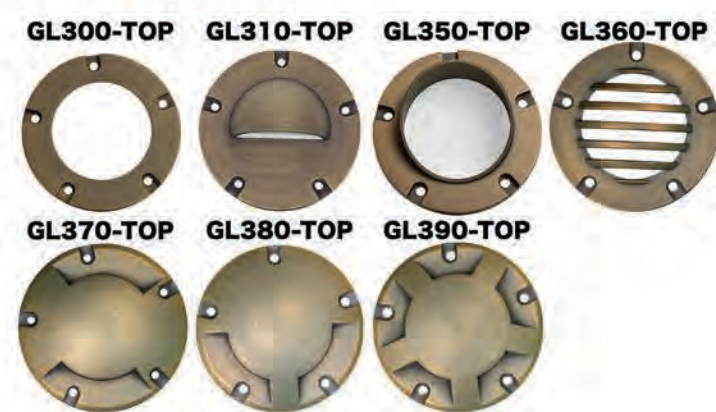

PC
Photocell with Swivel Mount

TIMER
Mechanical Timer

TIFFCoFlo

A-LOC-50
Waterproof Interlocking Wire Connectors

GL300 SERIES TOPS

GL300-TOP

GL310-TOP

GL350-TOP

GL360-TOP

GL370-TOP

GL380-TOP

GL390-TOP