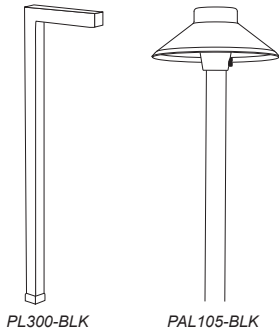

PL300-BLK
PAL105-BLK

PATH & AREA			
PART #	DESCRIPTION	LIST PRICE	LED
PL300-BLK	Path Light, Brass, L Shaped, Black Overcoat, Ground Stake, Double Wire Lead (18" & 25")	$98.13	$123.24
PAL105-BLK	Area Light, Cast Brass Hat, 18" Brass Stem, Black Overcoat, G4 (Lamp Not Included), Ground Stake, 36" Wire Lead	$100.28	$125.39