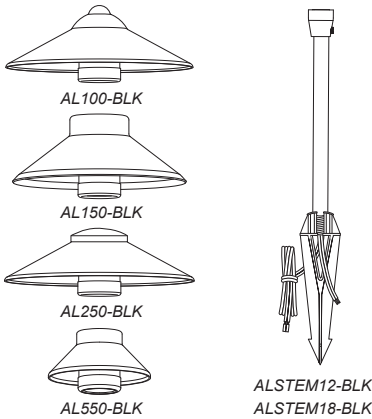

AL100-BLK
AL150-BLK
AL250-BLK
AL550-BLK
ALSTEM12-BLK
ALSTEM18-BLK

PATH & AREA HATS			
PART #	DESCRIPTION	LIST PRICE	
AL100-BLK	6.75" Brass Hat, Black Overcoat	$48.96	
AL150-BLK	6.25" Brass Hat, Black Overcoat	$57.86	
AL250-BLK	7.75" Brass Hat, Black Overcoat	$64.97	
AL550-BLK	3.5" Brass Hat, Black Overcoat	$30.27	
PATH & AREA STEMS			
PART #	DESCRIPTION	LIST PRICE	LED
ALSTEM12-BLK	12" Brass Stem, Black Overcoat, G4 (Lamp Not Included), Ground Stake, Double Wire Lead (18" & 25')	$86.00	$111.11
ALSTEM18-BLK	18" Brass Stem, Black Overcoat, G4 (Lamp Not Included), Ground Stake, Double Wire Lead (18" & 25')	$93.24	$118.35