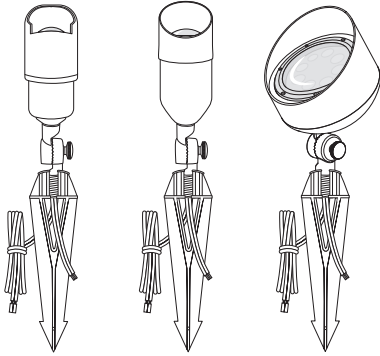

FL200-BLK
Wall Wash Series

A complete family of options; path & area, hardscape, in-ground and more.

PREMIUM BLACK OVERCOAT FIXTURES

2023 PRICE LIST

BL110-BLK
BL115-BLK
BL200-BLK
BL300-BLK

ACCENT UP-LIGHTS					
PART #	DESCRIPTION	LIST PRICE	LED5W LED4W	LED6W	
BL110-BLK	Accent Up-Light, Cast Brass, Black Overcoat, MR16 (Lamp Not Included), Ground Stake, Double Wire Lead (18" & 25')	\$93.72	\$125.10	\$132.31	
BL115-BLK	Accent Up-Light, Cast Brass, Black Overcoat, MR16 (Lamp Not Included), Ground Stake, 36" Wire Lead	\$55.09	\$86.47	\$93.68	
BL200-BLK	Accent Up-Light, Cast Brass, Black Overcoat, MR16 (Lamp Not Included), Ground Stake, Double Wire Lead (18" & 25')	\$115.67	\$147.05	\$154.25	
PART #	DESCRIPTION	LIST PRICE	LED4W	LED8W	LED10W
BL300-BLK	Accent Up-Light, Cast Brass, Black Overcoat, PAR36 (Lamp Not Included), Ground Stake, Double Wire Lead (18" & 25')	\$150.96	\$238.04	\$254.23	\$271.02